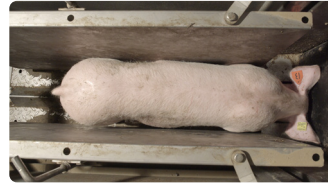

Survey of daily feed consumption and growth

How it works ?

Thanks to an RFID tag, the animal is identified and weighed at each passage to the station and the station will then measure the amount of feed it has consumed. Depending of the model, the animal may also be weighed. The automat memorises the daily visits, the consumption and the FCR of the animal is calculated.

Each station has its own fully autonomous controller; all data stored by this controller is transferred to the central computer. The PC software has a supervision/overview simple and convenient of all stations, which makes daily work of the operators enjoyable.

Unequalled feeding system

SKIOLD Genstar has a unique weighing system with an accuracy of +/- 1 gram per weighing. The accuracy of other comparable machines on the market hardly reaches the 5 grams per weighing.

Stability of the weighing platform

The weighing platform is suspended with 4 gauges ensuring precision and stability. The animal is not unbalanced by accessing the trough. It is also equipped with an anti-sleeping bar.

Reliability of weighing

SKIOLD Genstar has an exclusive system that ensures the reliability of weighing. A support arm blocks the trough during the meal of the animal to prevent it from forcing on the weighing scale.

Improves animal welfare

Eliminates double entries

The station guarantees animals that do not hurt themselves inside the station and keep calm thanks to a safe and individual environment. Indeed, the width of the access corridor to the trough is adjustable to eliminate double entries of animals.

Eliminate stress to the trough

The design of the station provides a complete isolation of the animal that eats and thus avoids the competition and the stress

of animals to the trough. This ensures the safety of the animal. Indeed, the system could benefit from a double swing door at the entrance which manages the access to the station automatically.

Easy to learn

The automatic system to open the door of the trough allows animals to learn quickly within 8 days. The animal is directly presented in front of the trough.

Simplicity and efficiency of use

Power of the control software

The system consists of a computer that could control up to 128 stations that could manage up to 40 animals - however, we recommend using 14 animals to ensure their welfare. The computer centralises the complete data of more than 2400 animals. With SKIOLD Genstar, you benefit from complete information per pig, station and farm.

Intuitive supervision

The PC supervision software has a simple and intuitive interface to manage all stations.

Real time alerts

Each operator can easily follow and control the situation of the farm in real time. The software triggers alerts automatically for any changes, anomalies or incidents regarding: loop loss, animal growth, feed consumption, and tool operation. They are identifiable visually by a color code on the computer screen.

Durability of the station