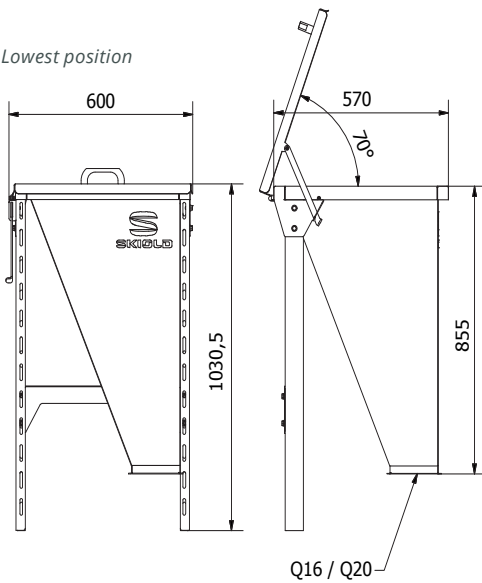

Multiple combination options with transport equipment

Q16 or Q20 connections

SKIOLD hand add hopper

SKIOLD Hand Add Hopper is used when smaller amounts of mineral and mixtures etc, needs to be added. The hopper is manually operated alongside with a table scale and a touch screen (not included), to weigh and register the dosed material.

The lid has a bracket that prevents the lid from opening all the way and is used as a lid stand as well.

Dimensions

Lowest position

Highest position

TECHNICAL SPECIFICATION

Volume (liter)	100
Material	Painted steel