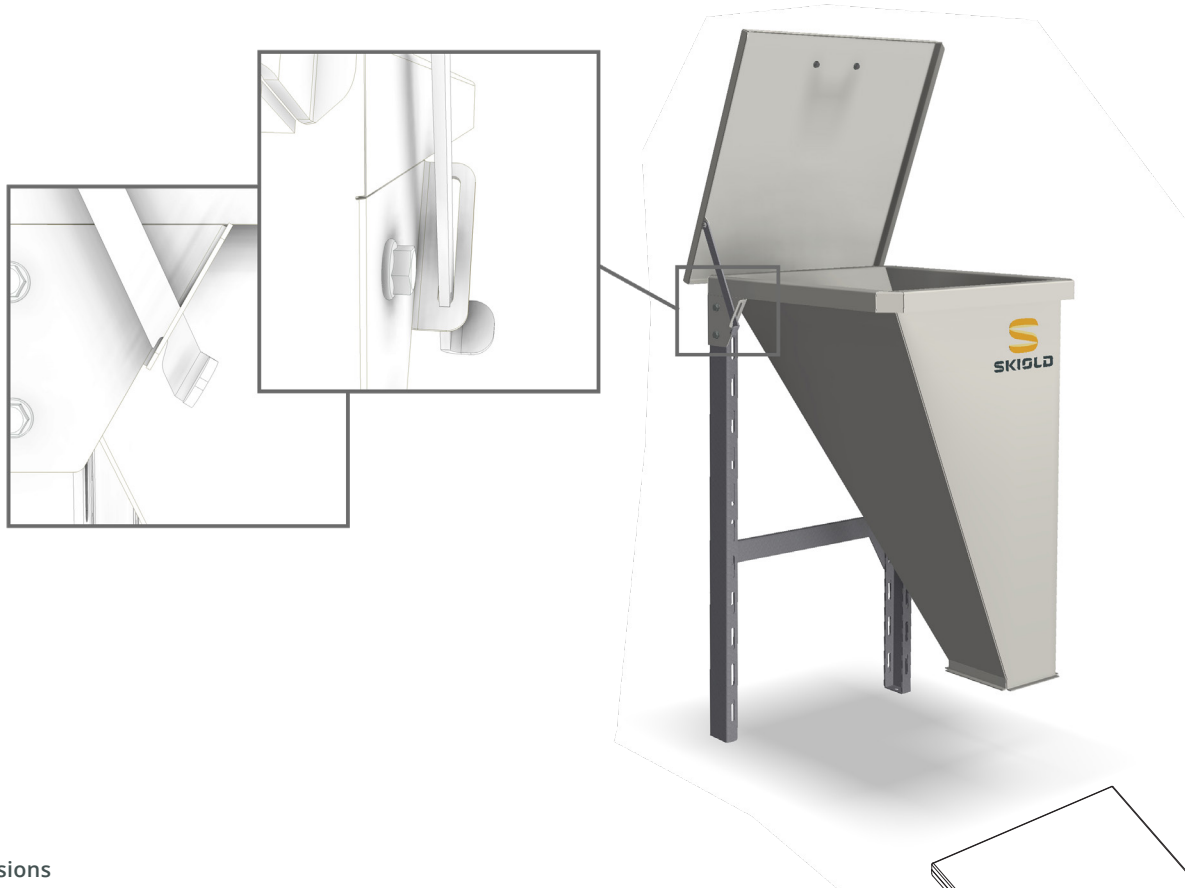

SKIOLD HAND ADD HOPPER

SKIOLD MAKES THE DIFFERENCE!

SKIOLD HAND ADD HOPPER

All-round hopper for powder and granulated material

Capacity up to 100 l

Versatile and flexible

Adjustable legs

Painted steel construction

Multiple combination options with transport equipment

Q16 or Q20 connections

SKIOLD hand add hopper

SKIOLD Hand Add Hopper is used when smaller amounts of mineral and mixtures etc, needs to be added. The hopper is manually operated alongside with a table scale and a touch screen (not included), to weigh and register the dosed material.

The lid has a bracket that prevents the lid from opening all the way and is used as a lid stand as well.

Dimensions

Lowest position

Highest position

TECHNICAL SPECIFICATION

Volume (liter)	100
Material	Painted steel