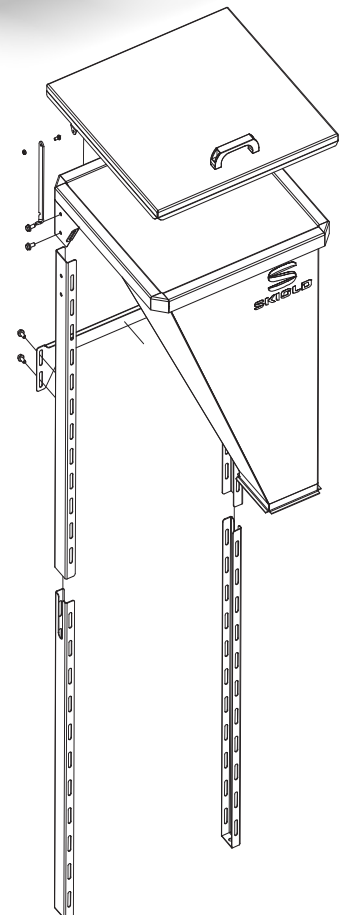

SKIOLD HAND ADD HOPPER

SKIOLD MAKES THE DIFFERENCE!

SKIOLD HAND ADD HOPPER

All-round hopper for powder and granulated material

Capacity up to 100 l

Versatile and flexible

Adjustable legs

Painted steel construction

Multiple combination options with transport equipment

Q16 or Q20 connections

SKIOLD hand add hopper

SKIOLD Hand Add Hopper is used when smaller amounts of mineral and mixtures etc, needs to be added. The hopper is manually operated alongside with a table scale and a touch screen (not included), to weigh and register the dosed material.

The lid has a bracket that prevents the lid from opening all the way and is used as a lid stand as well.

Dimensions

Lowest position

Highest position

TECHNICAL SPECIFICATION

Volume (liter)	100
Material	Painted steel